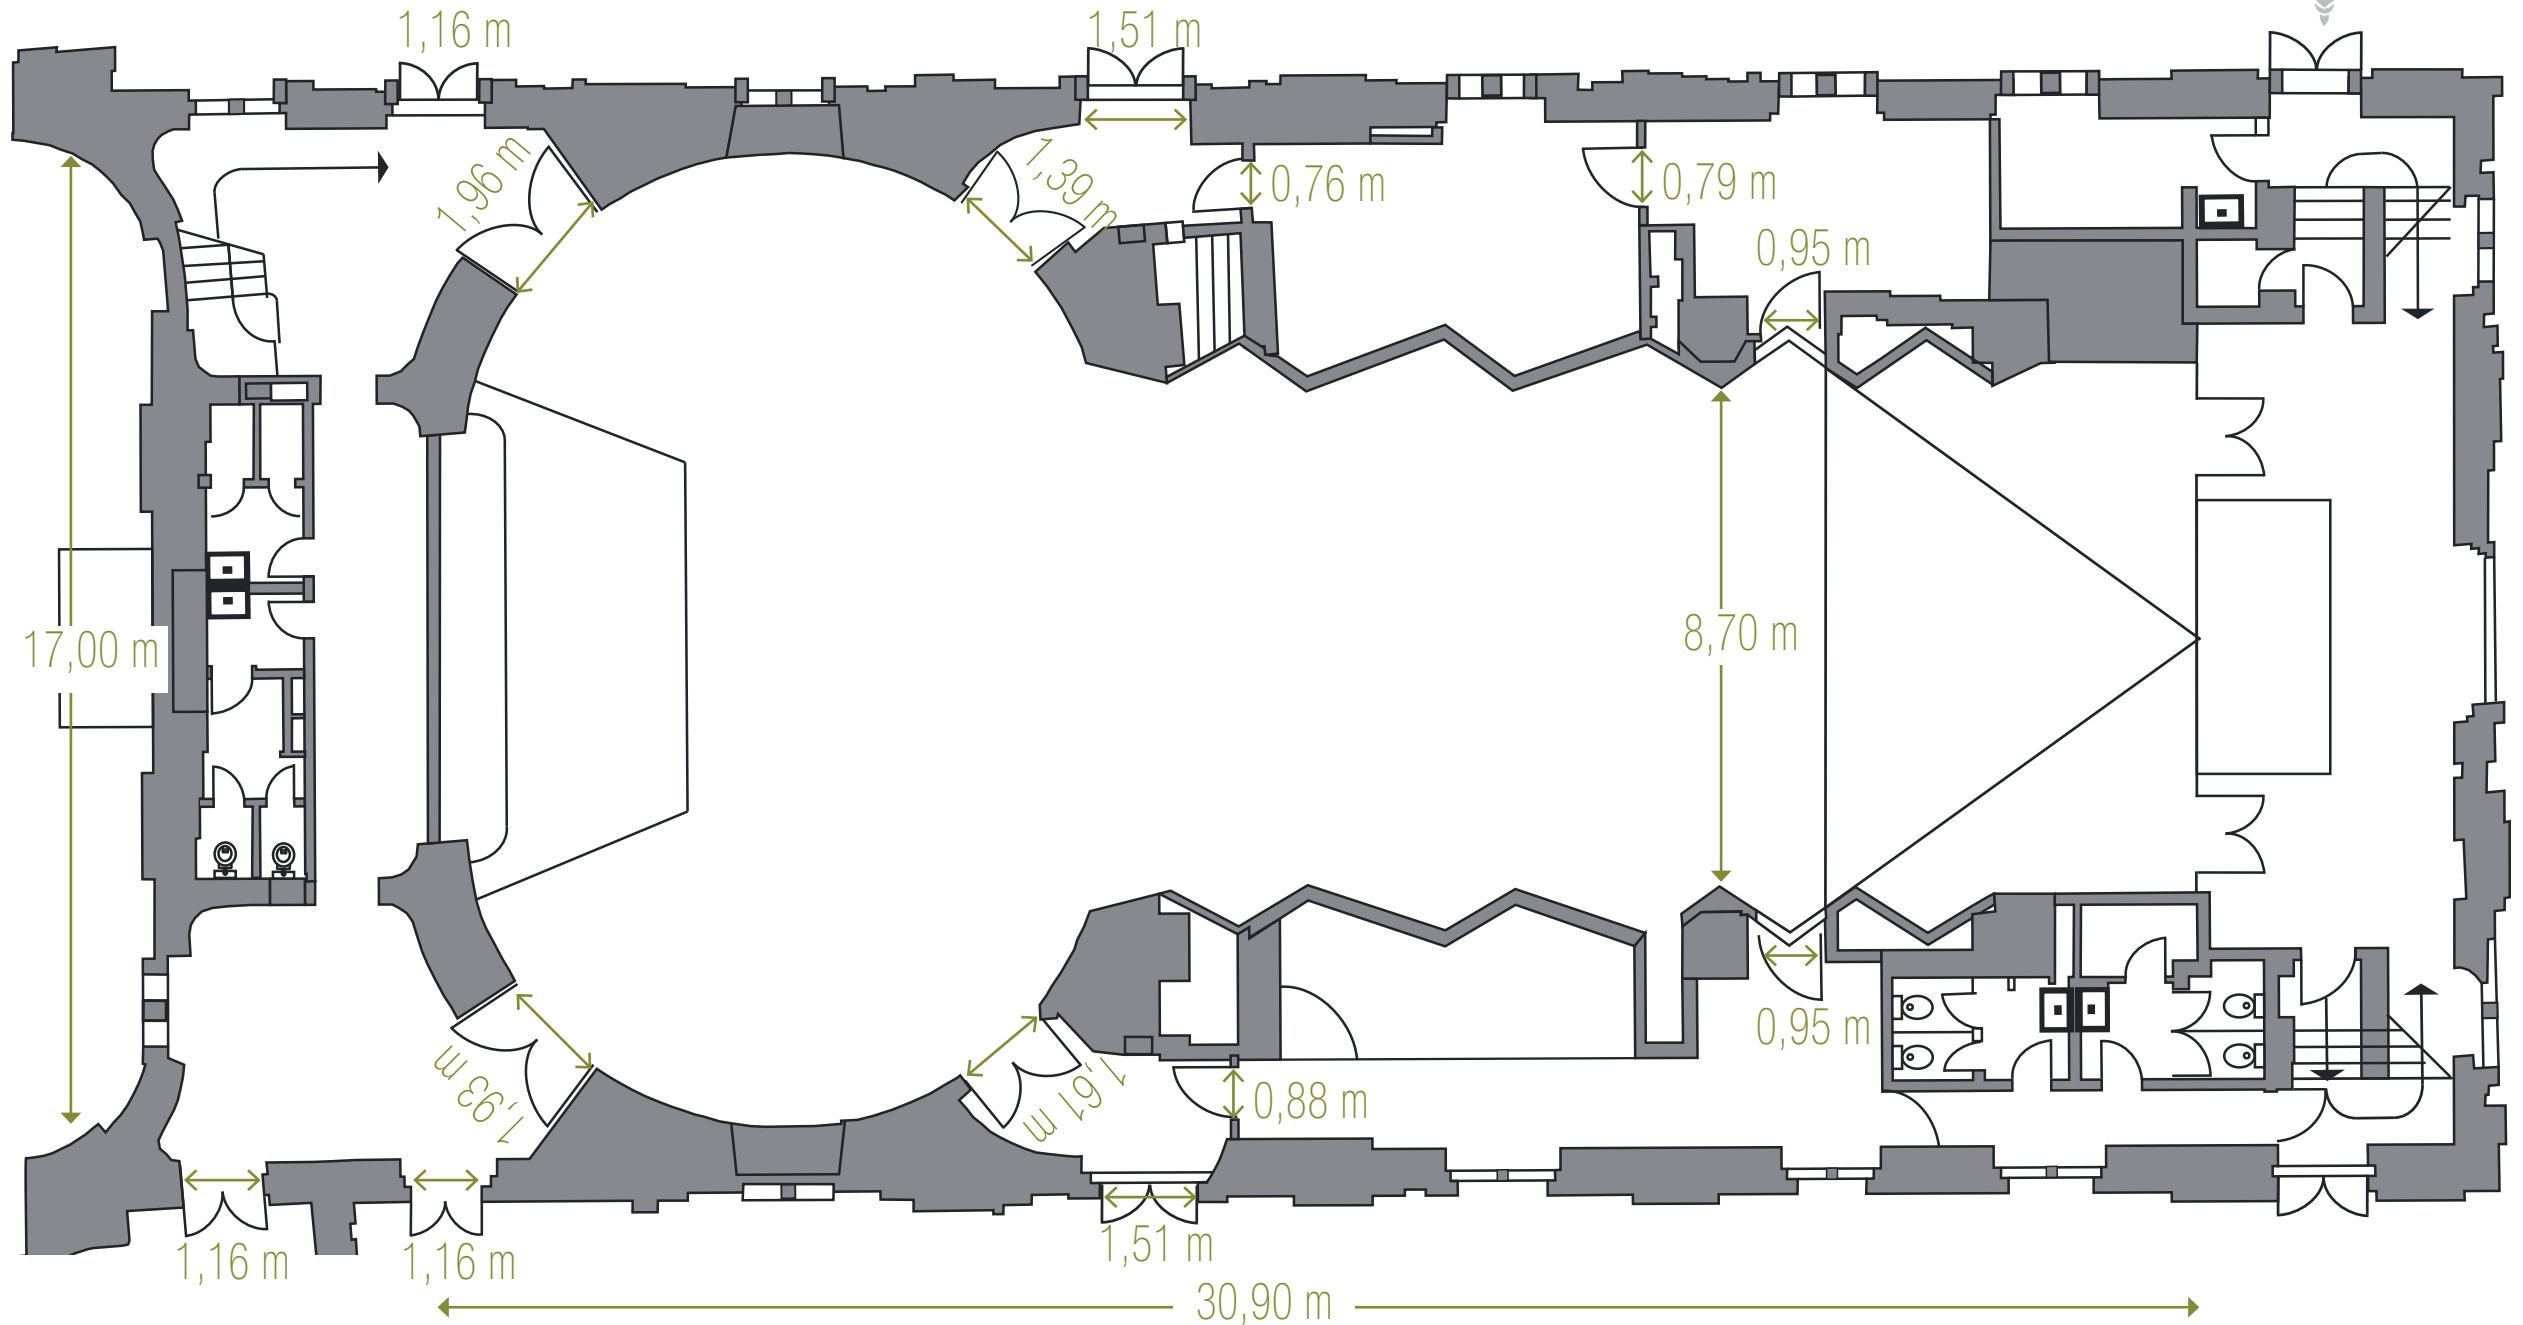

# Theatersaal

Raummaß | *room measure*: 374,00 m<sup>2</sup> | 
 
 Raumhöhe | *room height*: 11,3 m | 
 B
 Tür | *Door* | 
 

 Fenster | *Window*